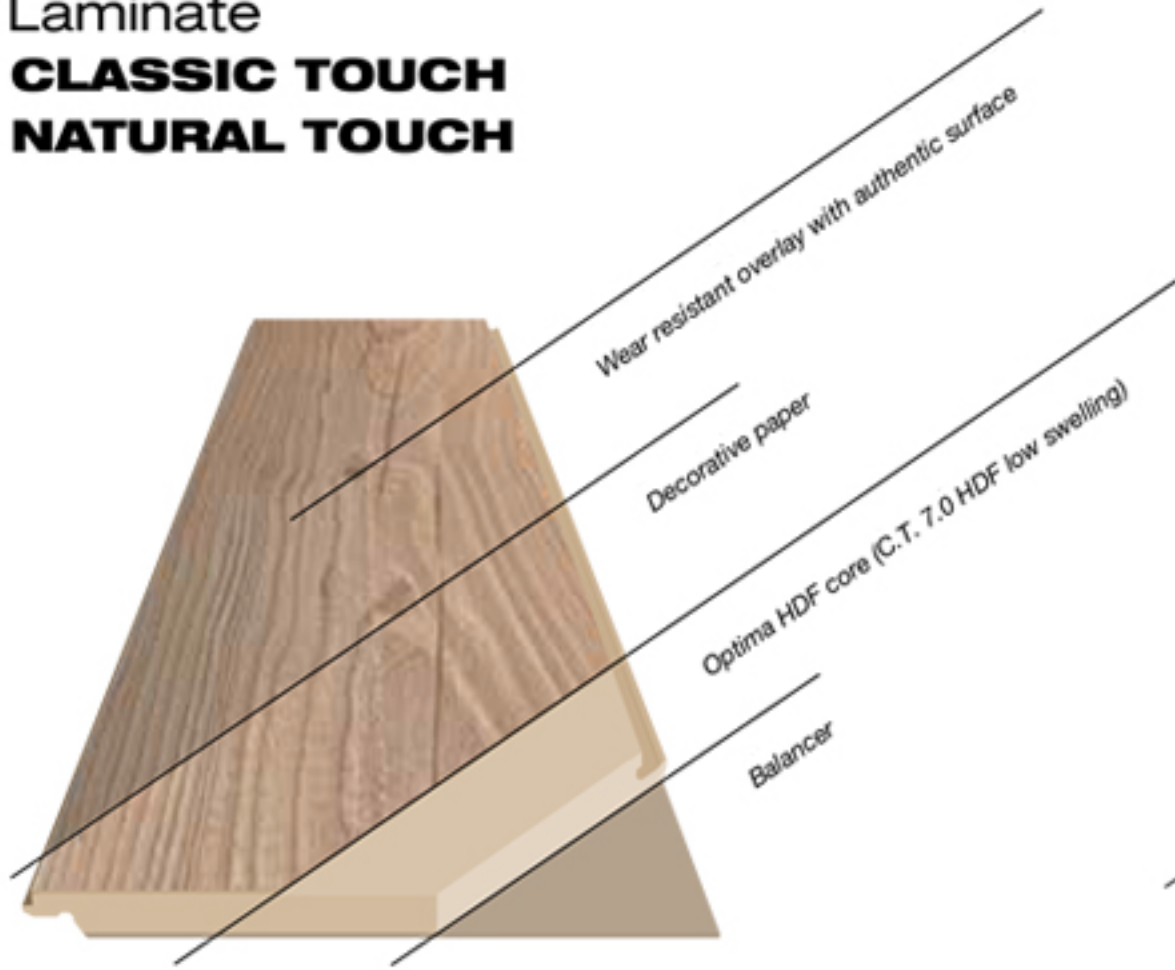

PRODUCT CONSTRUCTION

Laminate **CLASSIC TOUCH** **NATURAL TOUCH**